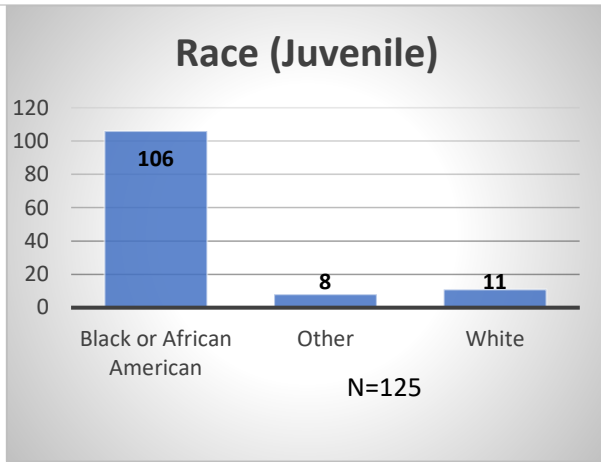

## Demographics for JTDC Population

### Monday Morning Midnight Count

Total # of probation Involved youth<sup>1</sup>: 1,145

<sup>1</sup> Probation Active: Any youth who is pending sentencing with an active social history, has been formally placed on probation or supervision with Cook County Juvenile Probation on the date of the report.

\*Age, Gender and Race for Criminal Court population (N=1) is not represented in this report.

Data sources: cFive Supervisor – Probation Population and RMIS – JTDC Population

**Daily Data Dashboard – April 3, 2023**  
**Demographics for JTDC Population**  
**Monday Morning Midnight Count**