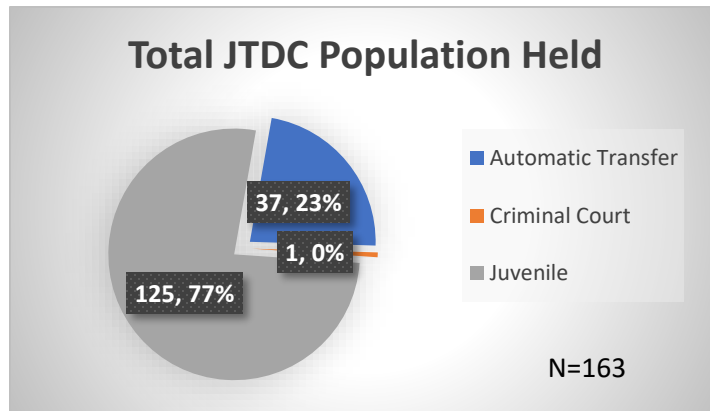

## Demographics for JTDC Population

### Monday Morning Midnight Count

Total # of probation Involved youth<sup>1</sup>: 1,145

<sup>1</sup> Probation Active: Any youth who is pending sentencing with an active social history, has been formally placed on probation or supervision with Cook County Juvenile Probation on the date of the report.