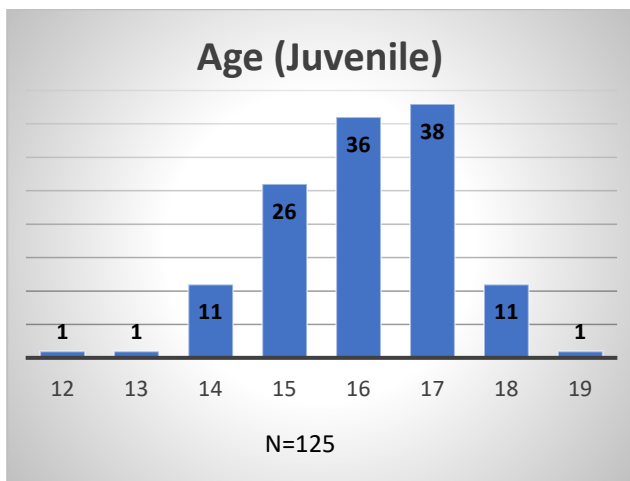

### Monday Morning Midnight Count

Total # of probation Involved youth<sup>1</sup>: 1,145

<sup>1</sup> Probation Active: Any youth who is pending sentencing with an active social history, has been formally placed on probation or supervision with Cook County Juvenile Probation on the date of the report.