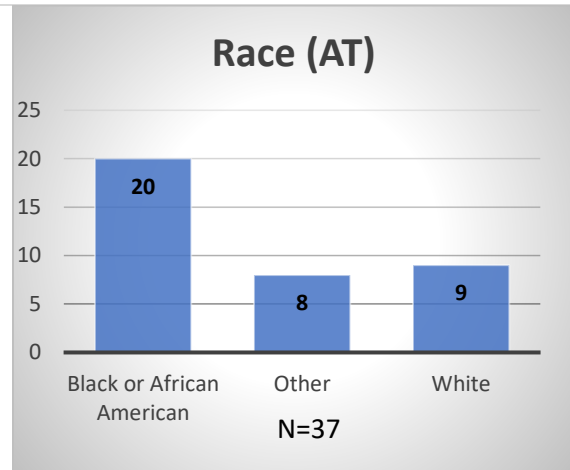

## Demographics for JTDC Population

### Monday Morning Midnight Count

Total # of probation Involved youth<sup>1</sup>: 1,145

<sup>1</sup> Probation Active: Any youth who is pending sentencing with an active social history, has been formally placed on probation or supervision with Cook County Juvenile Probation on the date of the report.

\*Age, Gender and Race for Criminal Court population (N=1) is not represented in this report.

Data sources: cFive Supervisor – Probation Population and RMIS – JTDC Population

**Daily Data Dashboard – April 3, 2023**  
**Demographics for JTDC Population**  
**Monday Morning Midnight Count**