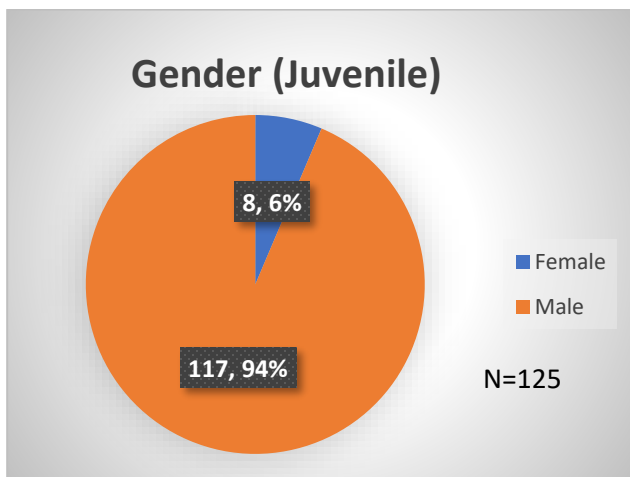

## Demographics for JTDC Population

### Monday Morning Midnight Count

Total # of probation Involved youth<sup>1</sup>: 1,145

<sup>1</sup> Probation Active: Any youth who is pending sentencing with an active social history, has been formally placed on probation or supervision with Cook County Juvenile Probation on the date of the report.